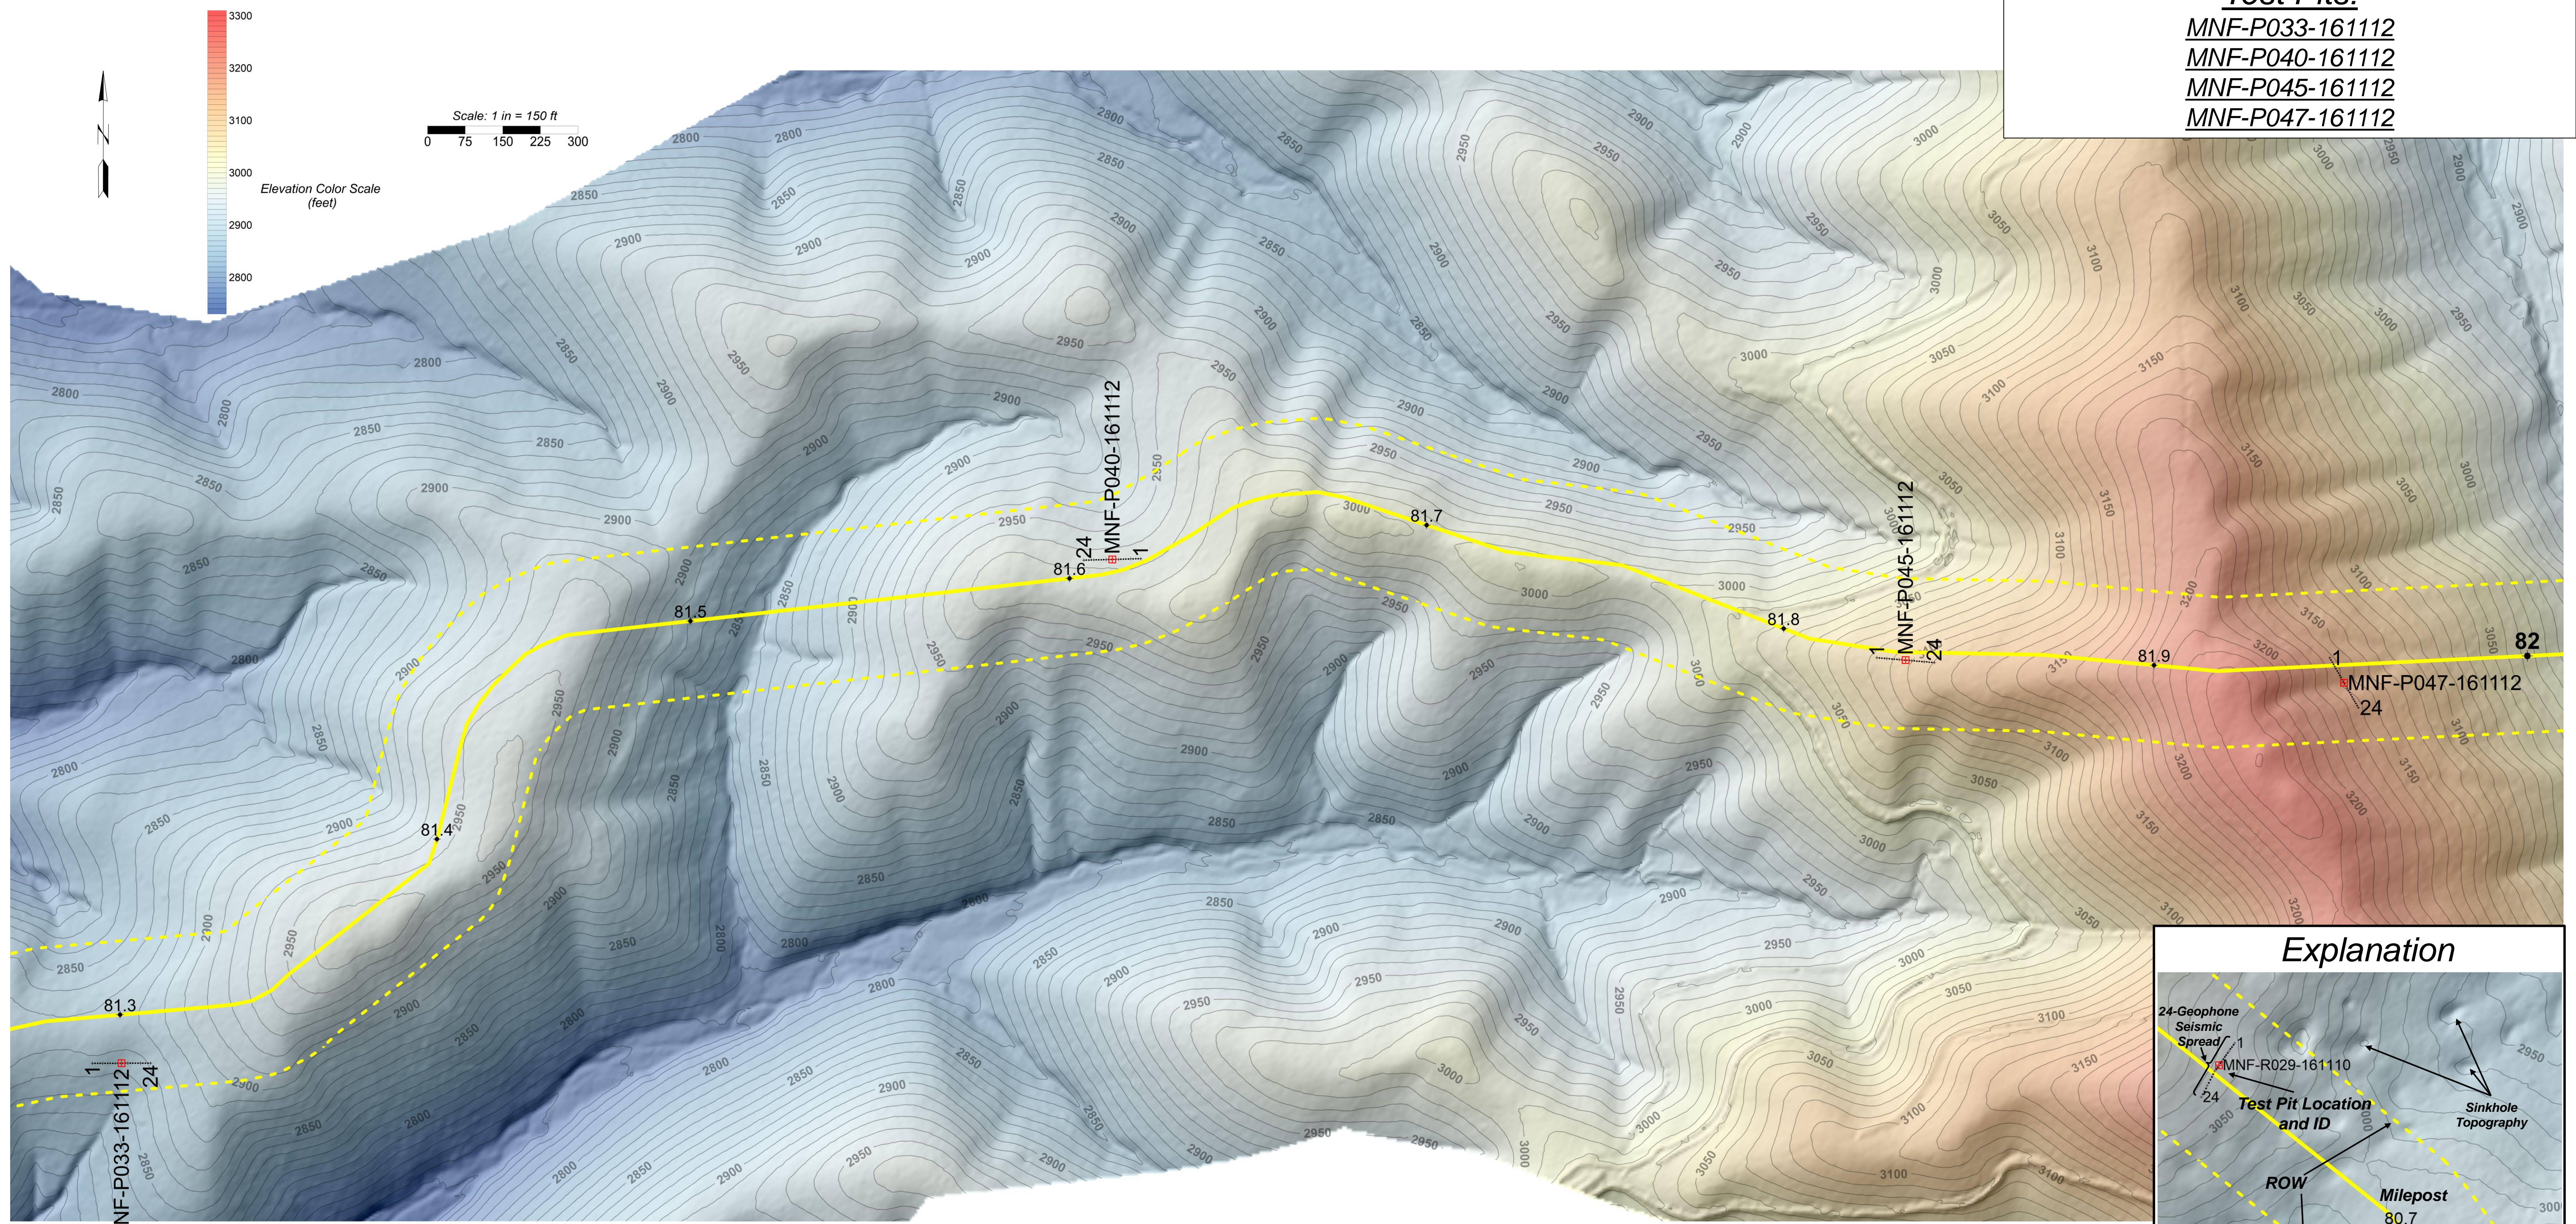

Map Sheet 2
Seismic Refraction Line Locations

Test Pits:
 MNF-P024-161110
 MNF-R028-161110
 MNF-R029-161110
 MNF-R026-161110

Formatted For 24"x36" Viewing

Map Sheet 3
Seismic Refraction Line Locations
Test Pits:
 MNF-P033-161112
 MNF-P040-161112
 MNF-P045-161112
 MNF-P047-161112

Formatted For 24"x36" Viewing

Map Sheet 4
Seismic Refraction Line Locations

Test Pits:

- MNF-P063-161111
- MNF-R019-161112
- MNF-P066-161111
- MNF-P067-161112
- MNF-P073-161112

Formatted For 24"x36" Viewing

- Test Pits:**
 GWNF-P155-161115
 GWNF-P156-161115
 GWNF-P157-161115
 GWNF-P158-161115
 GWNF-P159-161115
 GWNF-P160-161115
 GWNF-P162-161115

Formatted For 24"x36" Viewing

Map Sheet 10
Seismic Refraction Line Locations
Test Pits:
 GWNF-P165-161116
 GWNF-P166-161116
 GWNF-P167-161116
 GWNF-P172-161116

Formatted For 24"x36" Viewing

Map Sheet 11
Seismic Refraction Line Locations

- Test Pits:**
GWNF-P176-161116
GWNF-P177-161116
GWNF-P179-161116
GWNF-P180-161116
GWNF-P181-161116
GWNF-P182-161116
GWNF-P183-161116
GWNF-P333-161116