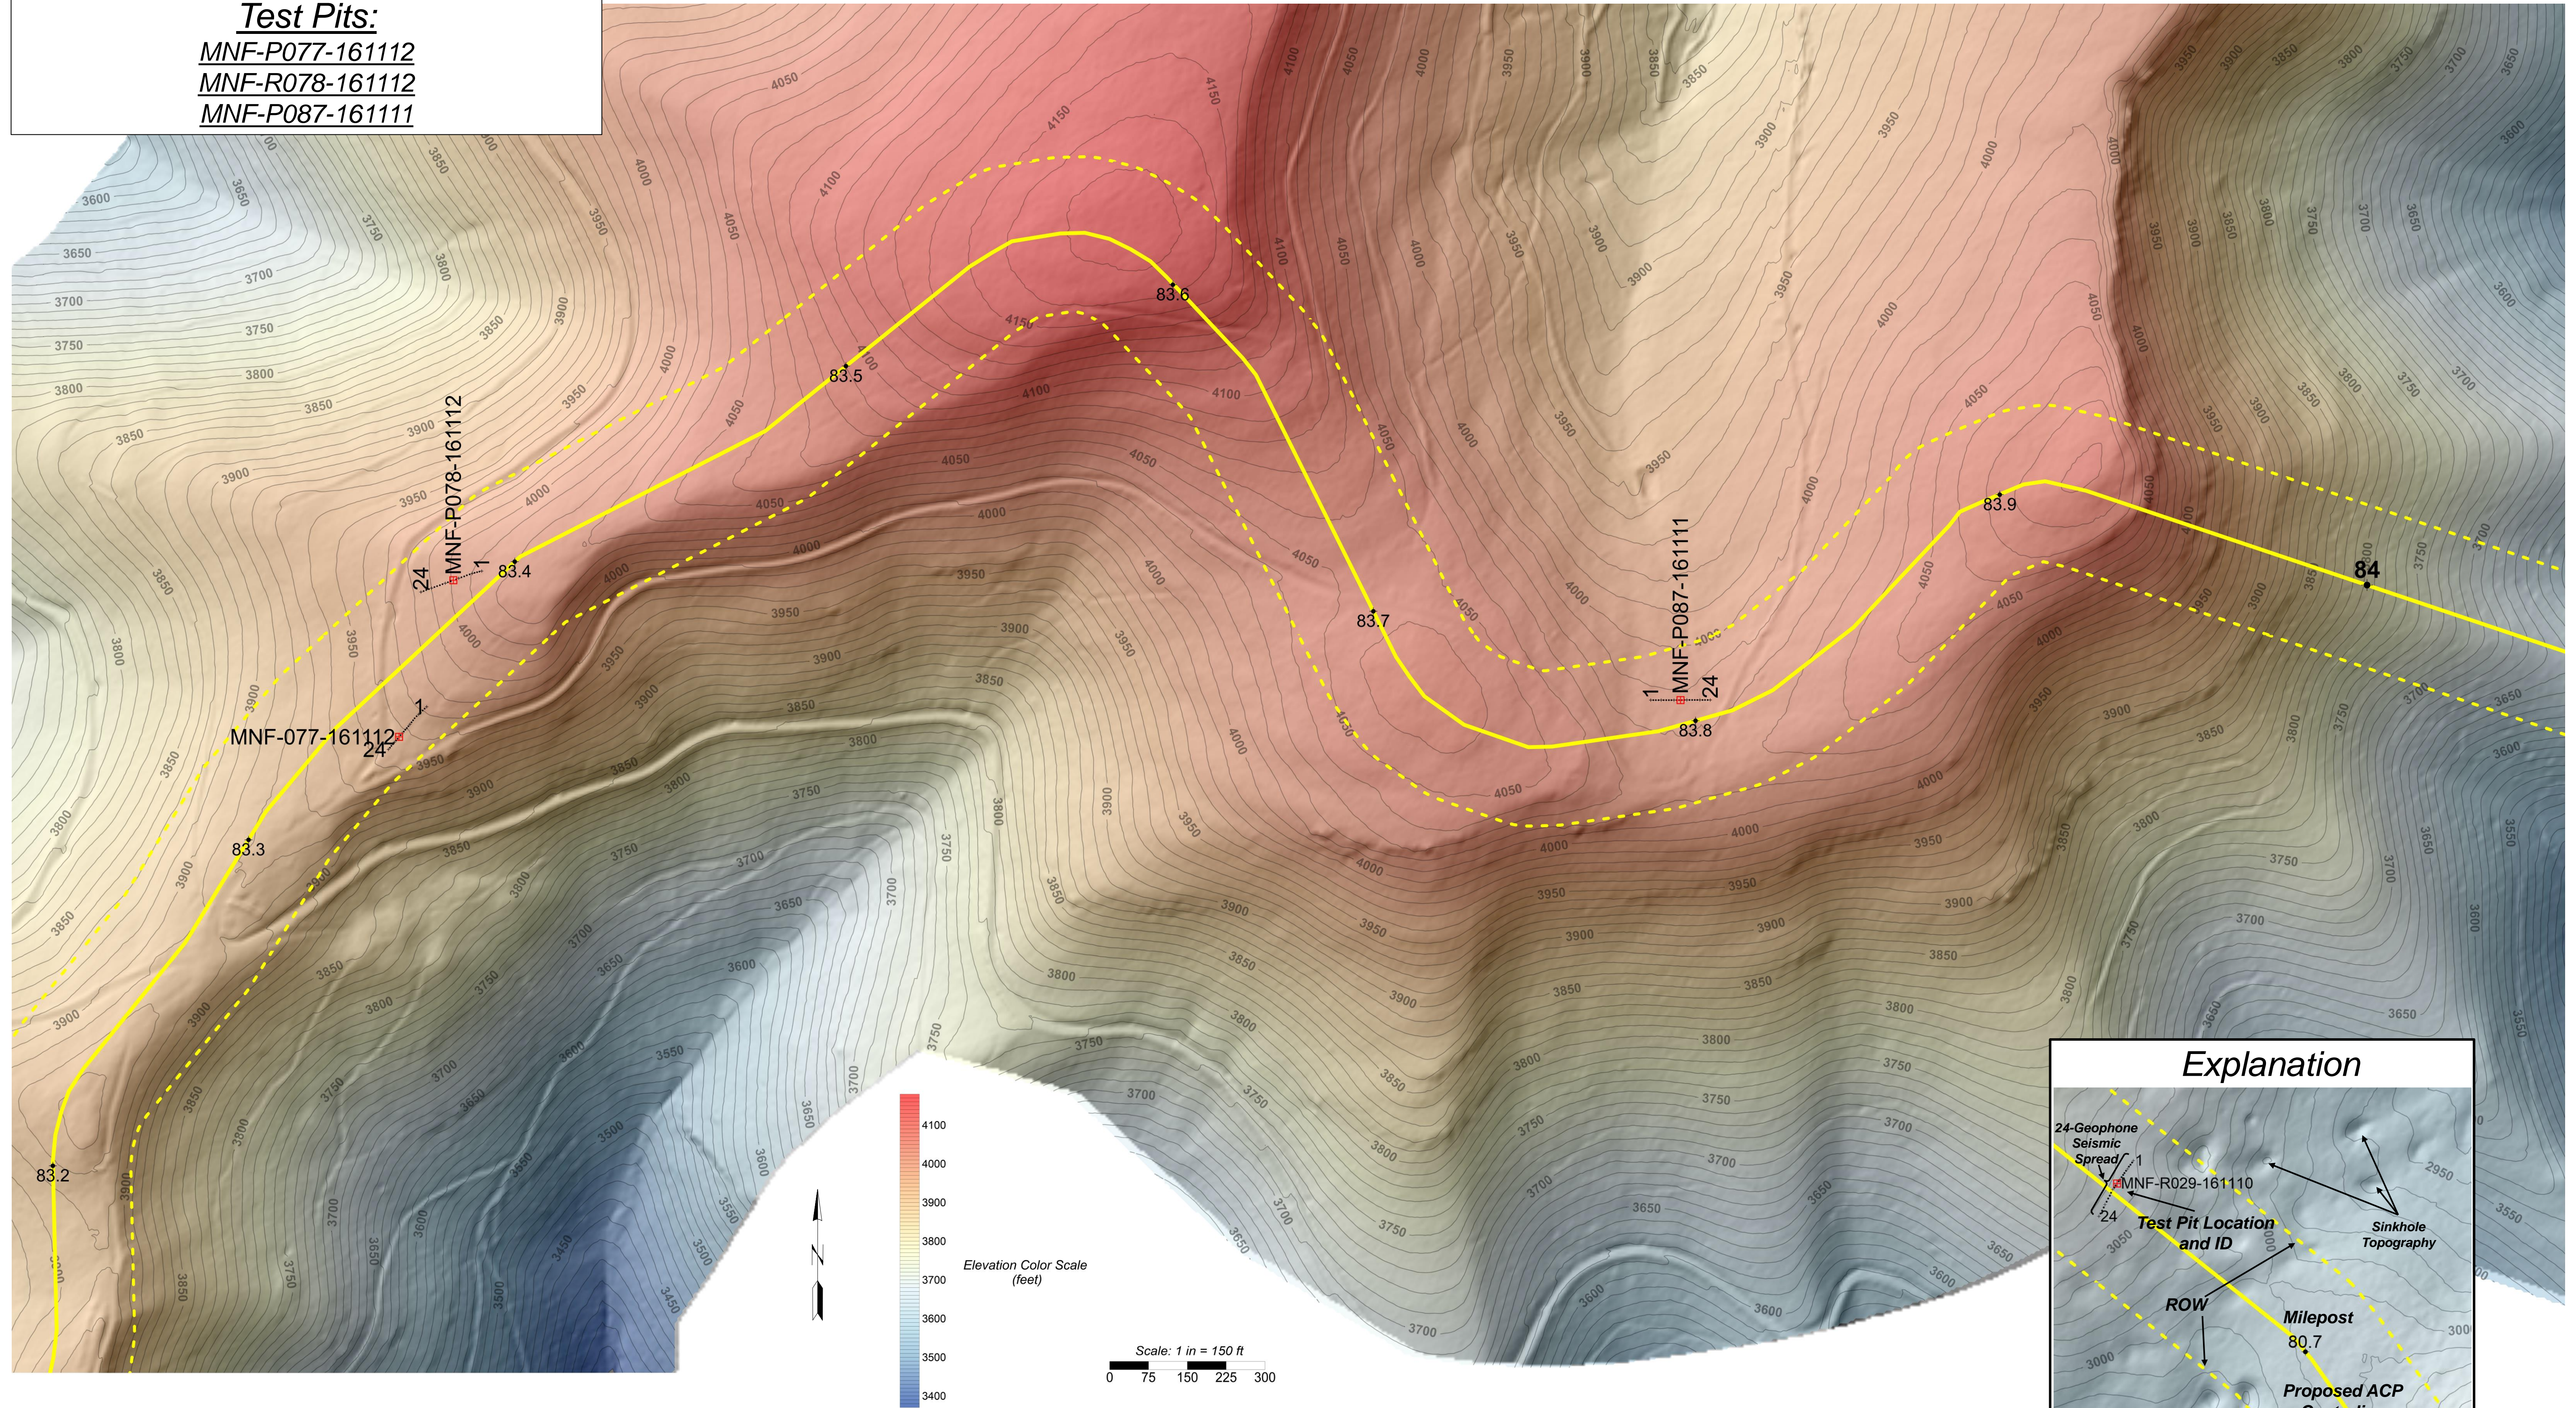

Map Sheet 2
Seismic Refraction Line Locations

Test Pits:
 MNF-P024-161110
 MNF-R028-161110
 MNF-R029-161110
 MNF-R026-161110

Formatted For 24"x36" Viewing

Map Sheet 3
Seismic Refraction Line Locations
Test Pits:
 MNF-P033-161112
 MNF-P040-161112
 MNF-P045-161112
 MNF-P047-161112

Formatted For 24"x36" Viewing

Map Sheet 4
Seismic Refraction Line Locations

Test Pits:

- MNF-P063-161111
- MNF-R019-161112
- MNF-P066-161111
- MNF-P067-161112
- MNF-P073-161112

Formatted For 24"x36" Viewing

Map Sheet 5
Seismic Refraction Line Locations

Test Pits:

- MNF-P077-161112
- MNF-R078-161112
- MNF-P087-161111

Formatted For 24"x36" Viewing

Map Sheet 6
Seismic Refraction Line Locations

Test Pits:

- GWNF-P098-161114
- GWNF-P099-161114
- GWNF-P109-161115
- GWNF-P110-161115
- GWNF-P111-161115

Formatted For 24"x36" Viewing

Map Sheet 11
Seismic Refraction Line Locations

- Test Pits:**
GWNF-P176-161116
GWNF-P177-161116
GWNF-P179-161116
GWNF-P180-161116
GWNF-P181-161116
GWNF-P182-161116
GWNF-P183-161116
GWNF-P333-161116