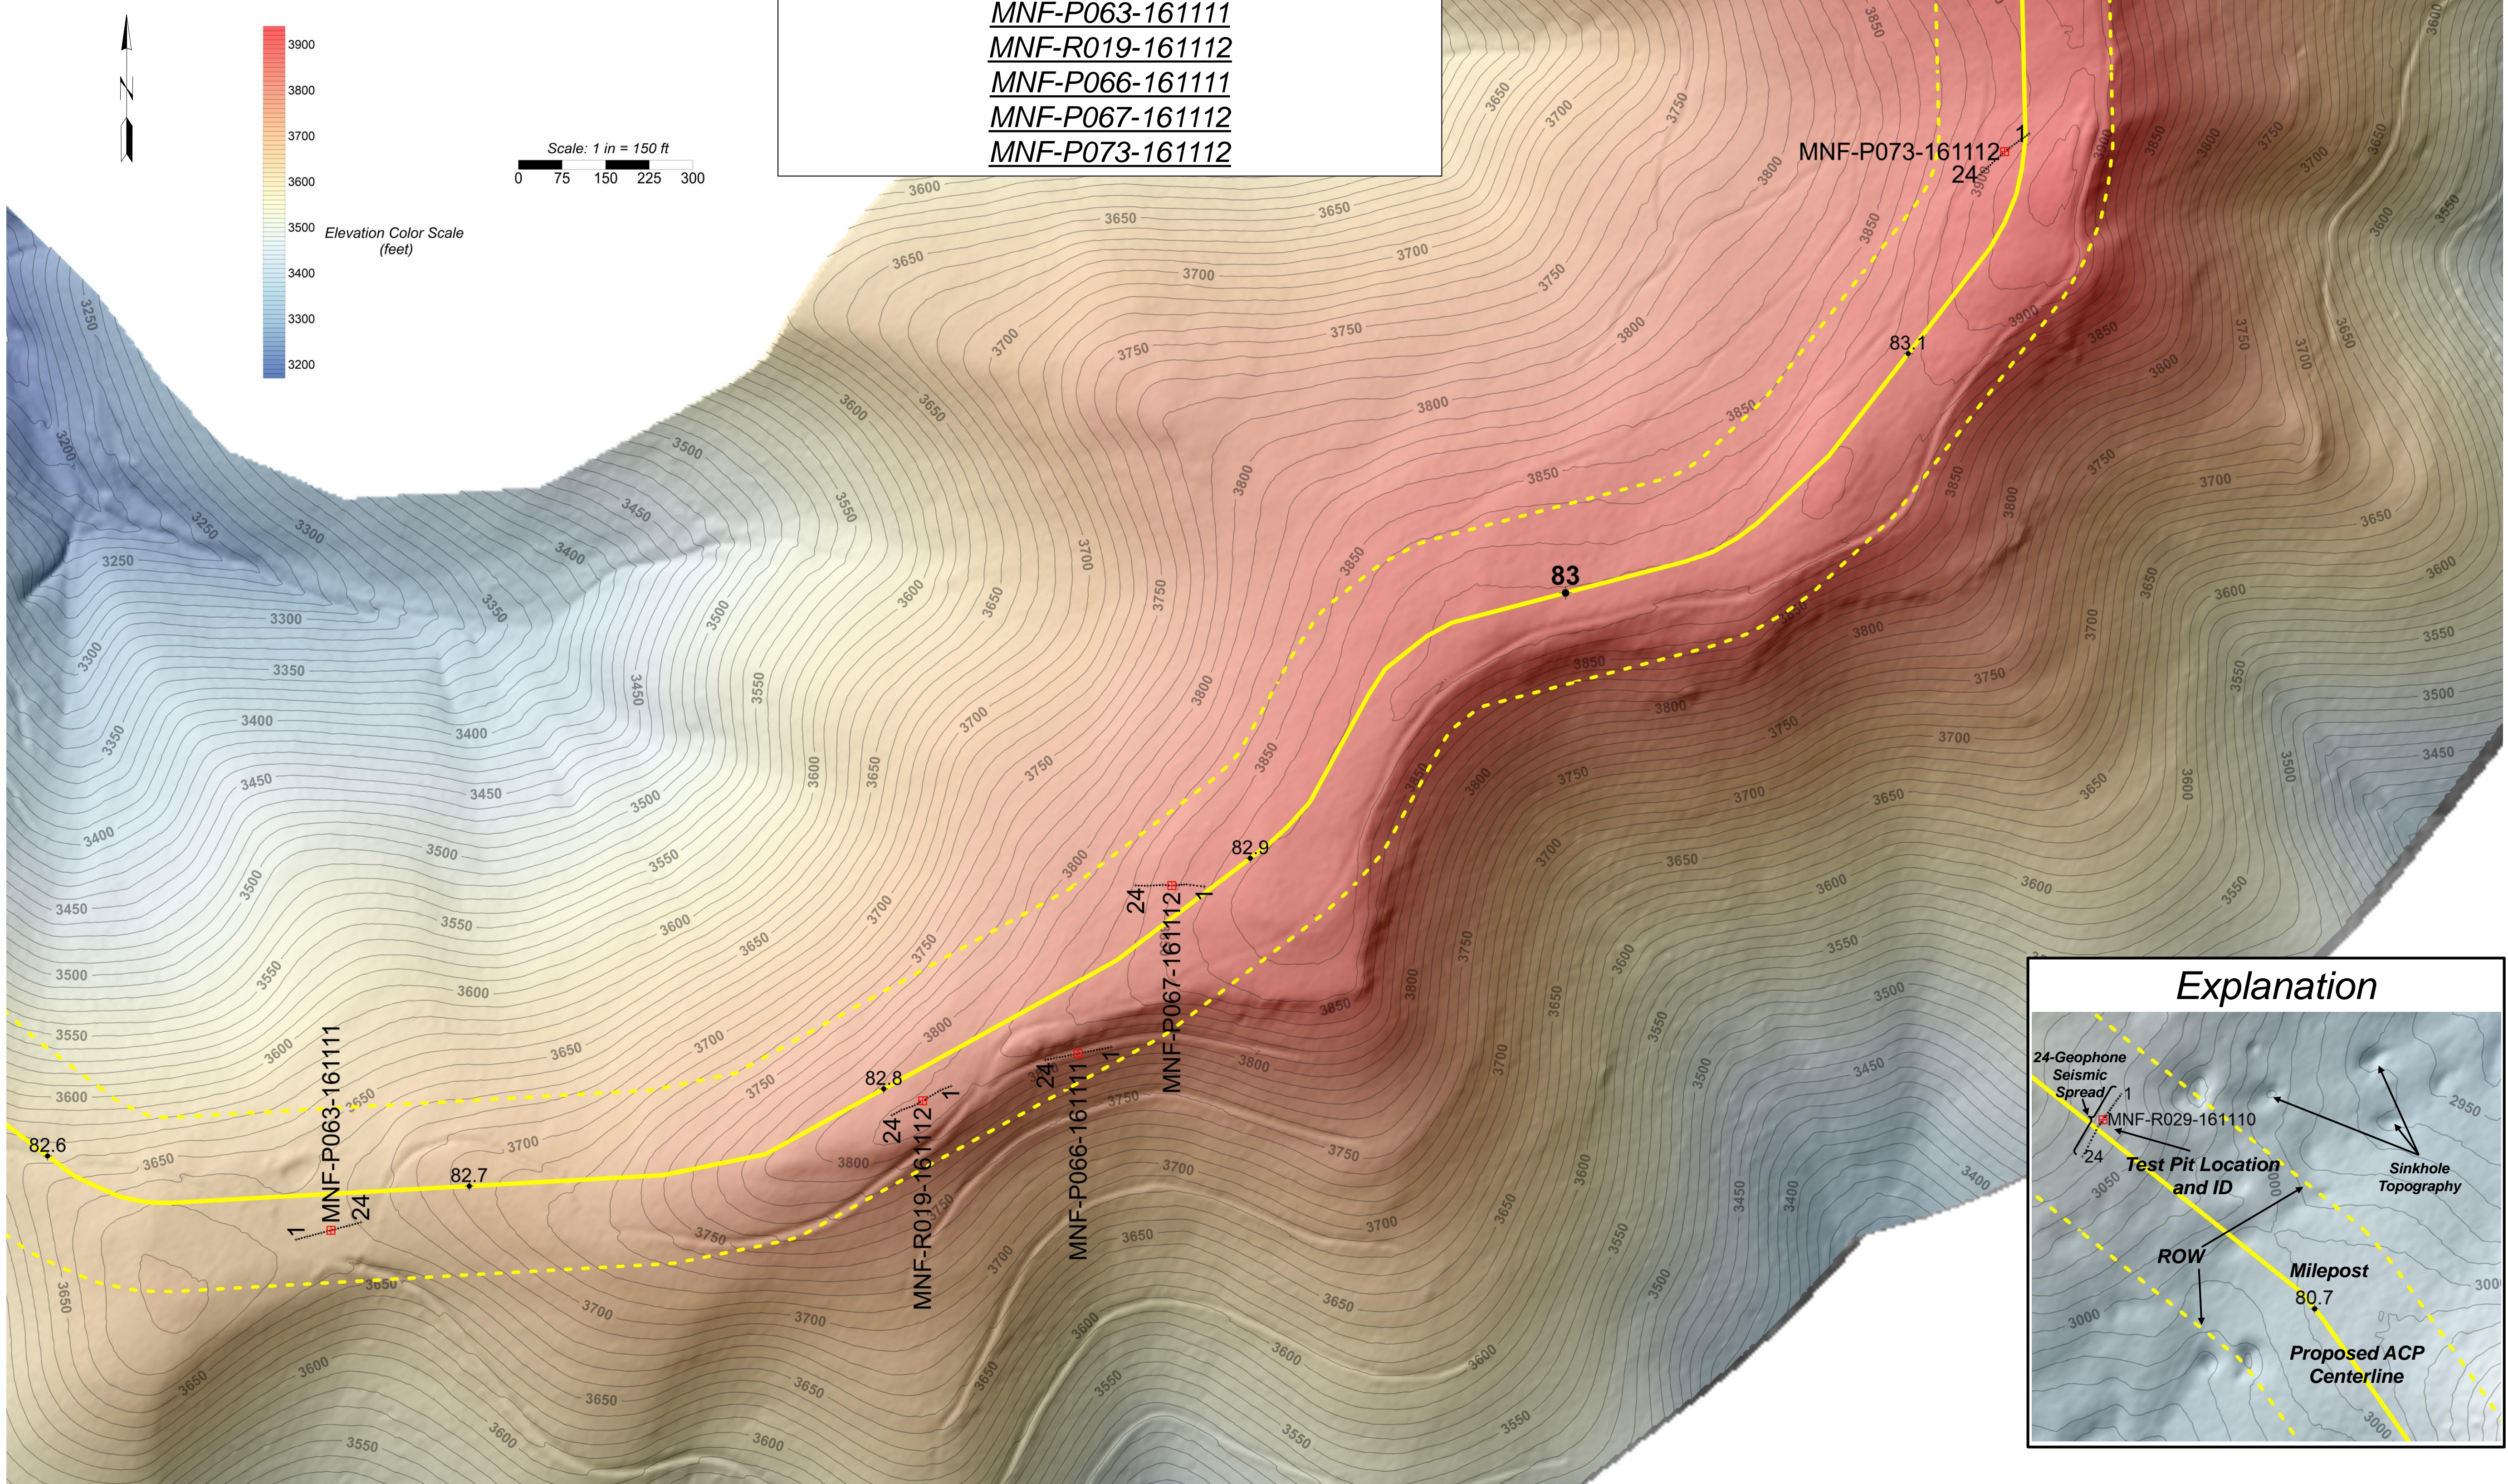

Map Sheet 2
Seismic Refraction Line Locations

Test Pits:
 MNF-P024-161110
 MNF-R028-161110
 MNF-R029-161110
 MNF-R026-161110

Formatted For 24"x36" Viewing

Map Sheet 3
Seismic Refraction Line Locations
Test Pits:
 MNF-P033-161112
 MNF-P040-161112
 MNF-P045-161112
 MNF-P047-161112

Formatted For 24"x36" Viewing

Map Sheet 4
Seismic Refraction Line Locations

Test Pits:

- MNF-P063-161111
- MNF-R019-161112
- MNF-P066-161111
- MNF-P067-161112
- MNF-P073-161112

Formatted For 24"x36" Viewing

- Test Pits:**
 GWNF-P155-161115
 GWNF-P156-161115
 GWNF-P157-161115
 GWNF-P158-161115
 GWNF-P159-161115
 GWNF-P160-161115
 GWNF-P162-161115

Formatted For 24"x36" Viewing

Map Sheet 10
Seismic Refraction Line Locations
Test Pits:
 GWNF-P165-161116
 GWNF-P166-161116
 GWNF-P167-161116
 GWNF-P172-161116

Formatted For 24"x36" Viewing

Map Sheet 11
Seismic Refraction Line Locations

- Test Pits:**
GWNF-P176-161116
GWNF-P177-161116
GWNF-P179-161116
GWNF-P180-161116
GWNF-P181-161116
GWNF-P182-161116
GWNF-P183-161116
GWNF-P333-161116