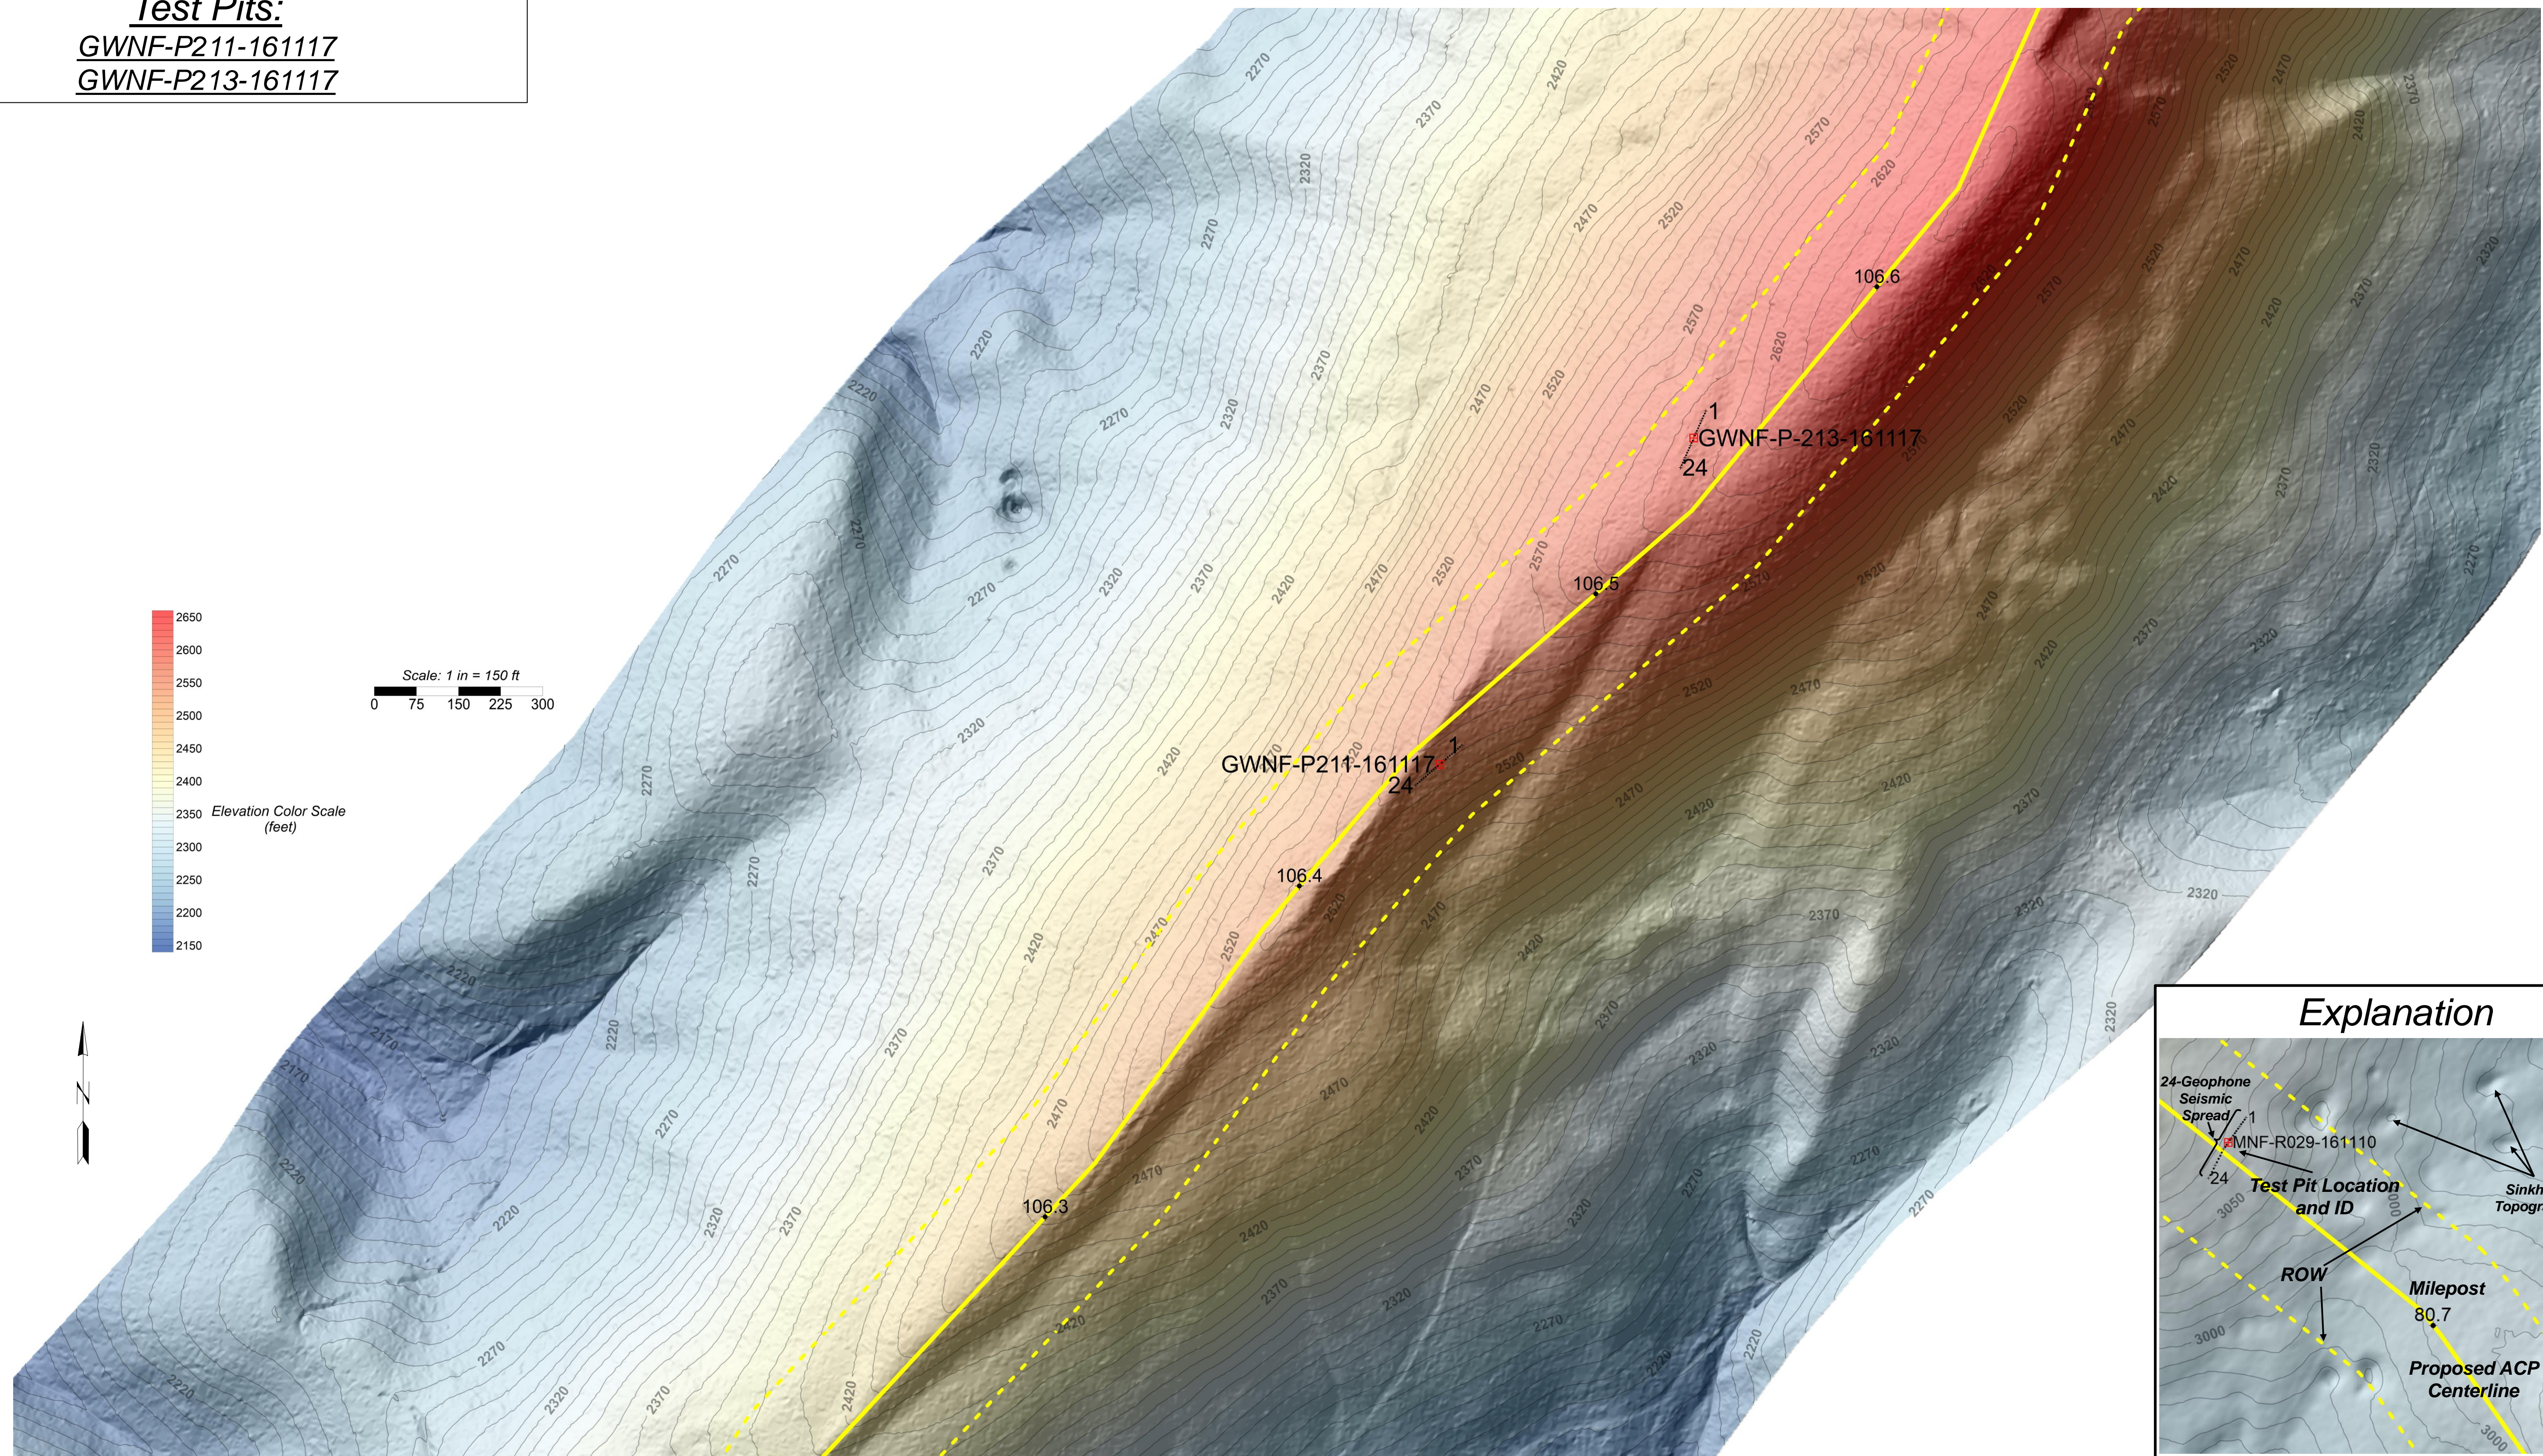

Formatted For 24"x36" Viewing

Map Sheet 11
Seismic Refraction Line Locations

- Test Pits:**
GWNF-P176-161116
GWNF-P177-161116
GWNF-P179-161116
GWNF-P180-161116
GWNF-P181-161116
GWNF-P182-161116
GWNF-P183-161116
GWNF-P333-161116

Formatted For 24"x36" Viewing

Map Sheet 12
Seismic Refraction Line Locations
Test Pits:
 GWNF-P352-161117
 GWNF-P352A-161117

Formatted For 24"x36" Viewing

Map Sheet 14
Seismic Refraction Line Locations

- Test Pits:**
GWNF-P201-161117
GWNF-P203-161117
GWNF-P204-161117
GWNF-P205-161117
GWNF-P206-161117

Formatted For 24"x36" Viewing

Map Sheet 15
Seismic Refraction Line Locations

Test Pits:
 GWNF-P211-161117
 GWNF-P213-161117

Formatted For 24"x36" Viewing